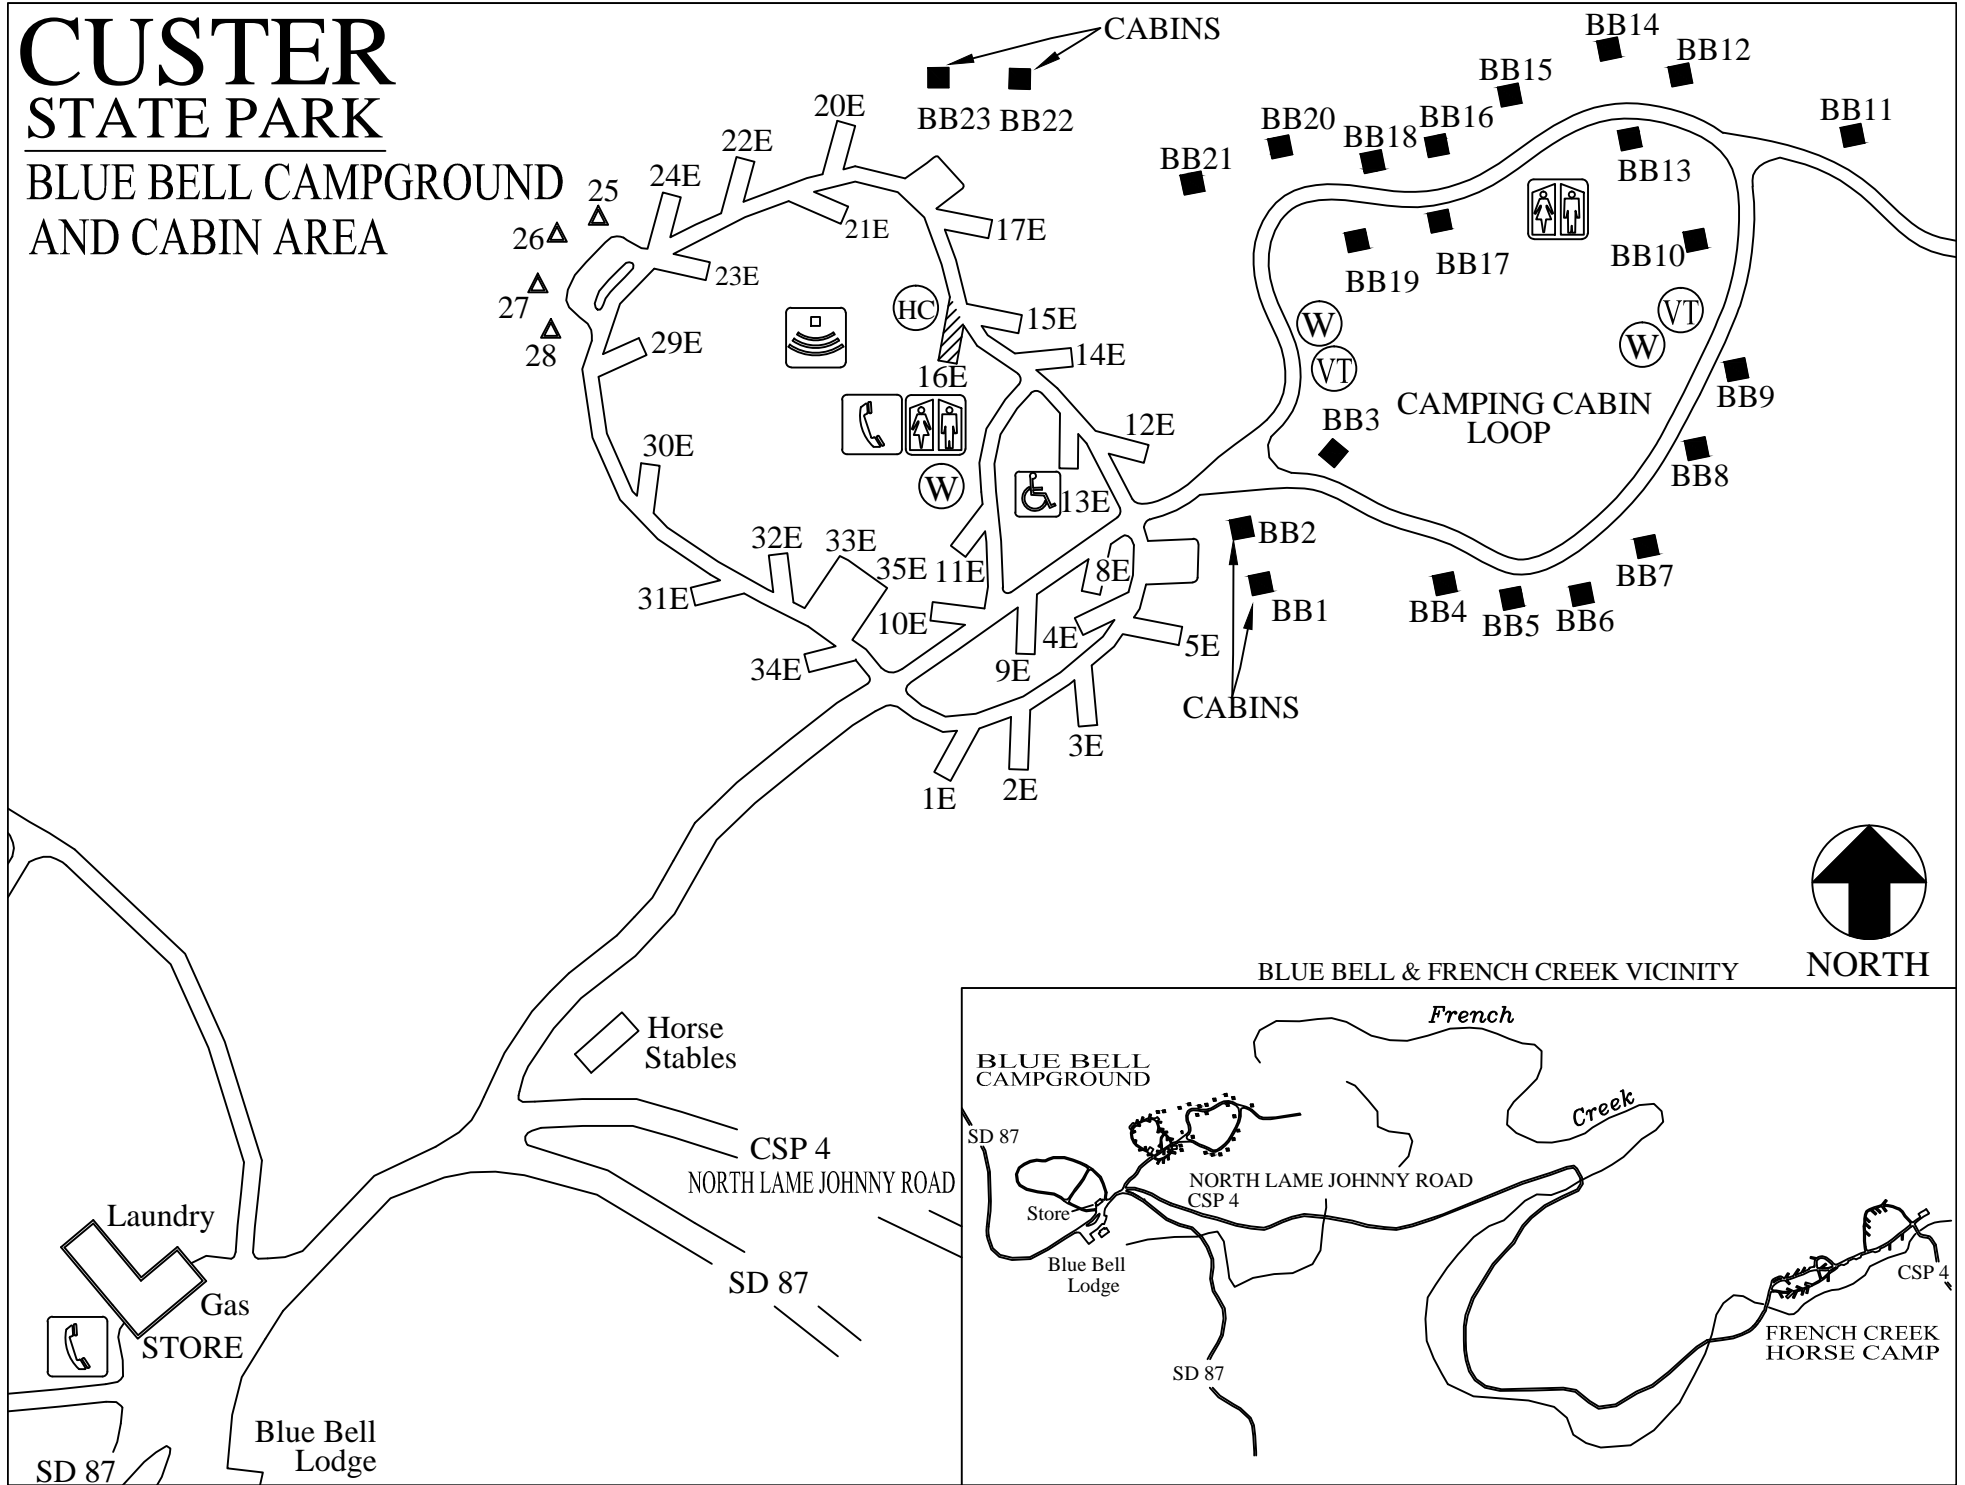

CUSTER STATE PARK

BLUE BELL CAMPGROUND AND CABIN AREA

NORTH

BLUE BELL & FRENCH CREEK VICINITY